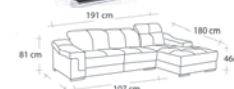

Une collection qui repose sur la tradition, produite avec des matériaux riches et de fabrication artisanale solide avec des finitions antiques de haute qualité.

Buffet à 2Portes+2Tiroirs+ 1C.Bouteil
L.216xH.105xP.58
Réf.LF022

6500 dh
25000 dh

Le Mobilier de haute gamme

CREDIT GRATUIT SUR 12MOIS
POUR ACHAT PLUS DE 12000DH

4390 dh
11 900 dh

4590 dh
12 900 dh

Table à manger
L.200xH.78xP.90
Réf.GUI200

4900 dh
19 900 dh

Table extensible GINESTRE
L.105/180xH.78xP.105
Réf.GS030

Table extensible GINESTRE
L.180/260xH.78xP.90
Réf.GS034

Vitrine
4Portes
7500 dh
37 000 dh

L.176xH.214xP.48 Réf.GS018N

Buffet à 2Tiroirs+2Portes
L.240xH.119xP.58
Réf.GS022N

6900 dh
27 000 dh

Fauteuil Tapissé
Réf.GUI250 **1590 dh**

1290 dh
Chaise Tapissée
Réf.GS040

MADE IN ITALY

Salon BENA-2
2Places/ CUIR
163x97x52/97

Système relaxation

Offert
3900 dh

7900 dh
17 900 dh

NEW
2016

Disponible en cuir:
Beige - Blanc - Noir

BENA-2

MADE IN ITALY

Salon BENA-3
3Places /CUIR
217x97x52/97

9900 dh
19 900 dh

Système relaxation

Offert
3900 dh

BENA-3

MADE IN ITALY

Salon CARMEN en cuir
2Places larges+ longue
300x180x46/81

Dossier réglable

MADE IN ITALY

19 900 dh
35 000 dh

NEW
2016

Disponible en cuir:
Beige - Blanc - Noir

CARMEN

750 dh
Alegre-86742

2300 dh

Table coin
bois massif
L.60xH.46xP.60
Réf.MC115

5900 dh
11 800 dh

Table salon vitrée
Bois massif sculptée
Ø.120

3900 dh

Table salon rect.
Bois massif
L.120xH.46xP.65
Réf.MC110

3390 dh
9900 dh

Console
+
Miroir
Bois massif

Ant.35OR

Ant.37TEK

Horloge
bois
massif

13900 dh
Ant.MB217
H.225xL.100

GINESTRE

15500 dh
49500 dh

Chambre GINESTRE complète:

- Lit 170x124x202
- Sommier 160x190/200
- 2Chevets 2Tiroirs 58x72x42
- Commode 4Tiroirs 130x115x55
- Miroir L.100xH.90

BOIS MASSIF
100% Italien

Armoire 4Portes GINESTRE
L.295xH.251xP.68
Réf.GS004NS

9900 dh
39 000 dh

MADE IN ITALY